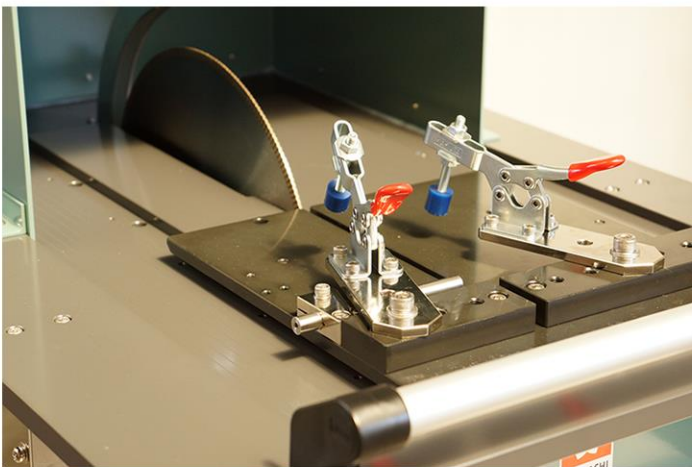

Installment of toggle clamp