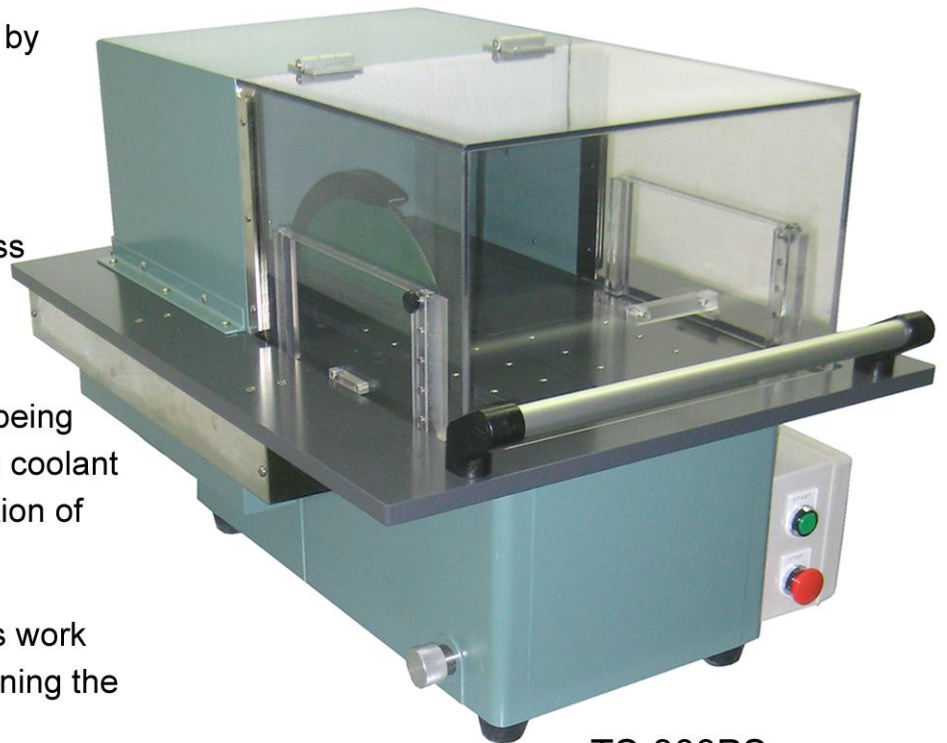

TRIM SAW

MODEL TS-300PS

This trimming machine is multipurpose wet type small dest top cutting machine having 300 mm outer diameter diamond blade to cut gemstones, stones, glasses, ceramics and carbide tools easily.

- Processing table can be moved by 200mm by hand. It slides very smoothly by using a slide ball bearing.
- Operating sound is quite and less vibration so this is for long continuous operation.
- The bottom part of the blade is being soaked in coolant water and the coolant water is watered a work by rotation of the blade.
- Cleaning of the inner side of this work table can be easily done by opening the cover for blade changing.

SPECIFICATIONS

TS-300PS

Machine size (width x depth x height)	550W x 900D x 520H mm
Work table size(width x depth)	530W x 750Dmm
Work table strock(maximum)	200mm
Maximum thickness of work using Φ 300 blade	80mm
Main spindle rotation speed (at 50Hz)	2300r.p.m.
Cutting balde(ourter diameter x inner diameter)	300 x 25.4mm
Motor	750W
Maximum required power	3phase, 200V, 50/60Hz
Net weight	Approx.90Kg