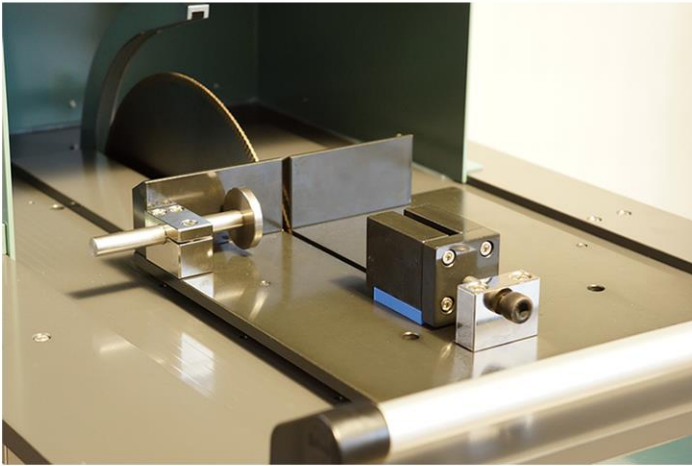

■ Various types of special specifications(optional accessory).

Installment of simple vise