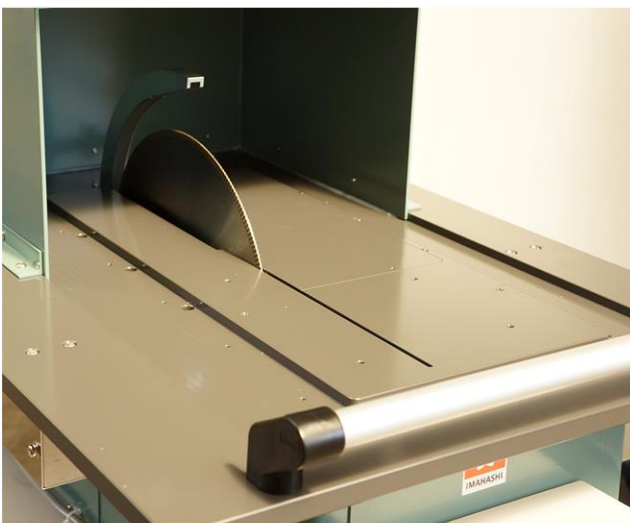

Standard work table of TS-300PS